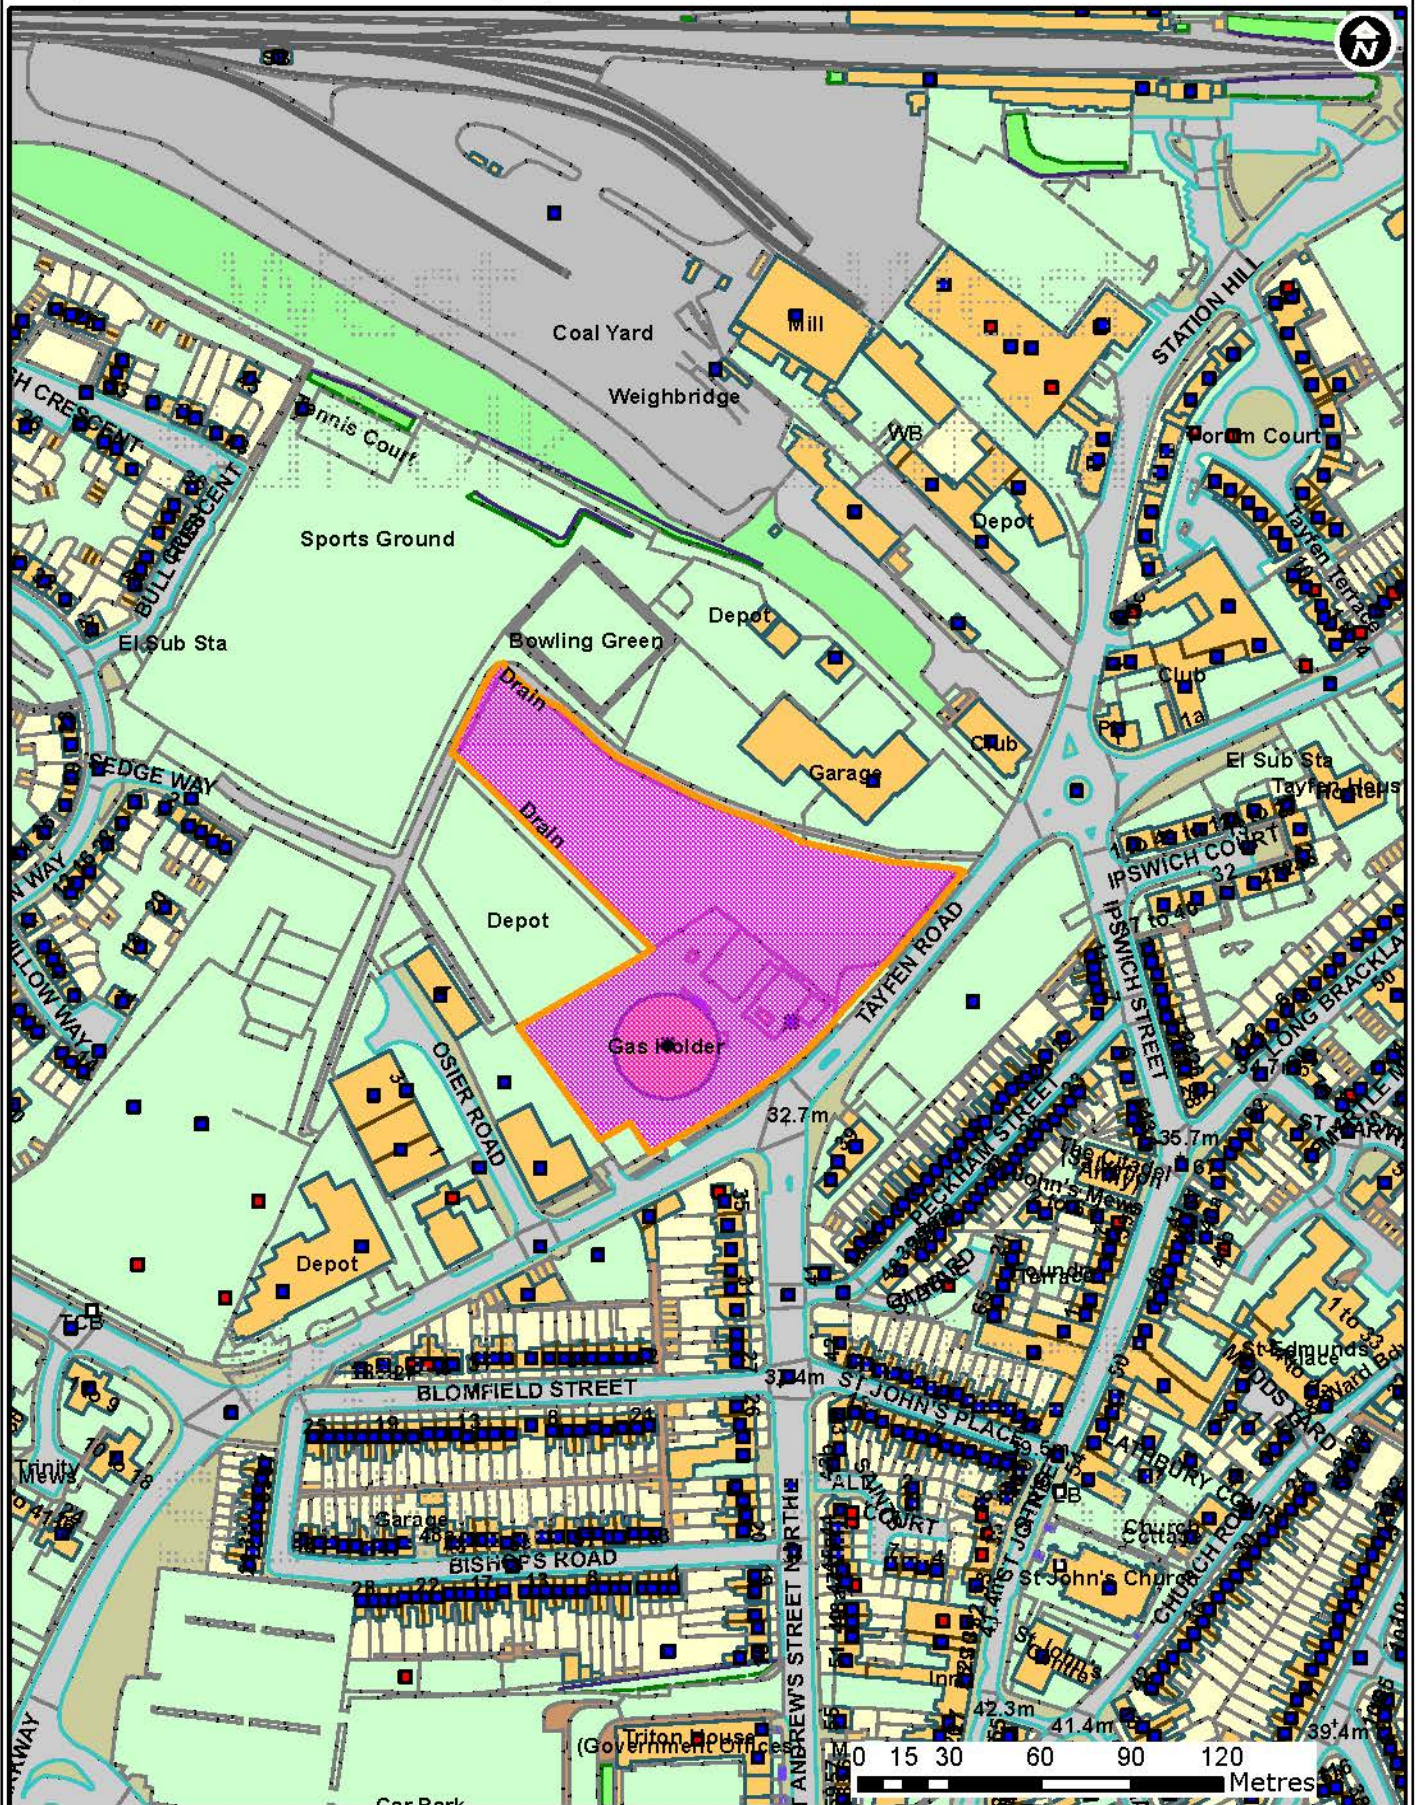

E/92/2781/H

Bury St Edmunds Holder Station, Tayfen Road

Forest Heath • St Edmundsbury

**West Suffolk**  
working together

© Crown Copyright and database rights 2015 Ordnance Survey 100019675/100023282. You are not permitted to copy, sub-license, distribute or sell any of this data to third parties in any form. Use of this data is subject to terms and conditions. See [www.westsuffolk.gov.uk/disclaimer.cfm](http://www.westsuffolk.gov.uk/disclaimer.cfm).

**Scale: 1:2,500**  
**Date: 18/09/2016**